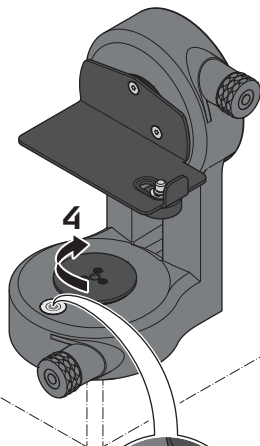

Version 1.1

Quick Guide

Adapter FTA360

for attachment on
Leica TRI 70 and TRI 100

- when it has to be **right**

Leica
Geosystems

Leica TRI 100 only

Leica TRI 70 only