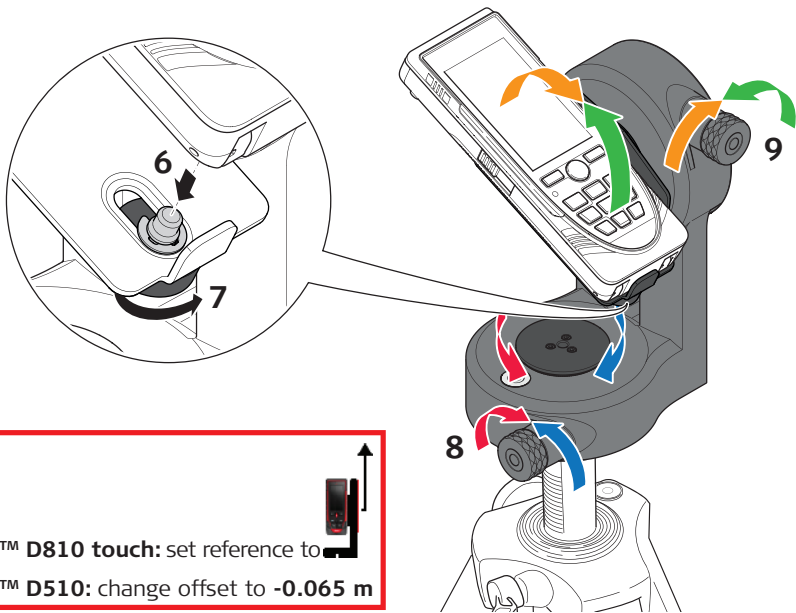

Version 1.1

Quick Guide

Adapter FTA360

for attachment on
Leica TRI 70 and TRI 100

- when it has to be **right**

Leica
Geosystems

Leica TRI 100 only

Leica TRI 70 only

Disto D5/D8/E7500i: Change offset to negative 2 9/16"

Leica Geosystems AG

Heinrich-Wild-Strasse

CH-9435 Heerbrugg

Switzerland

Phone +41 71 727 31 31

www.leica-geosystems.com

- when it has to be **right**